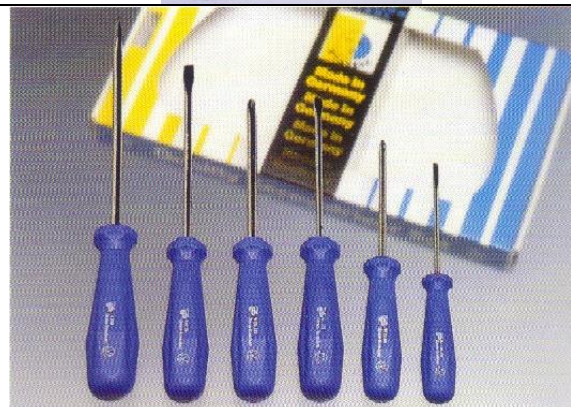

Jogo de Chaves de Fenda/Philips BA 6Pcs

7900/2	
5242/2/01	1
5242/2/02	1
5242/2/03	1
5242/2/04	1
5243/2/02	1
5243/2/03	1